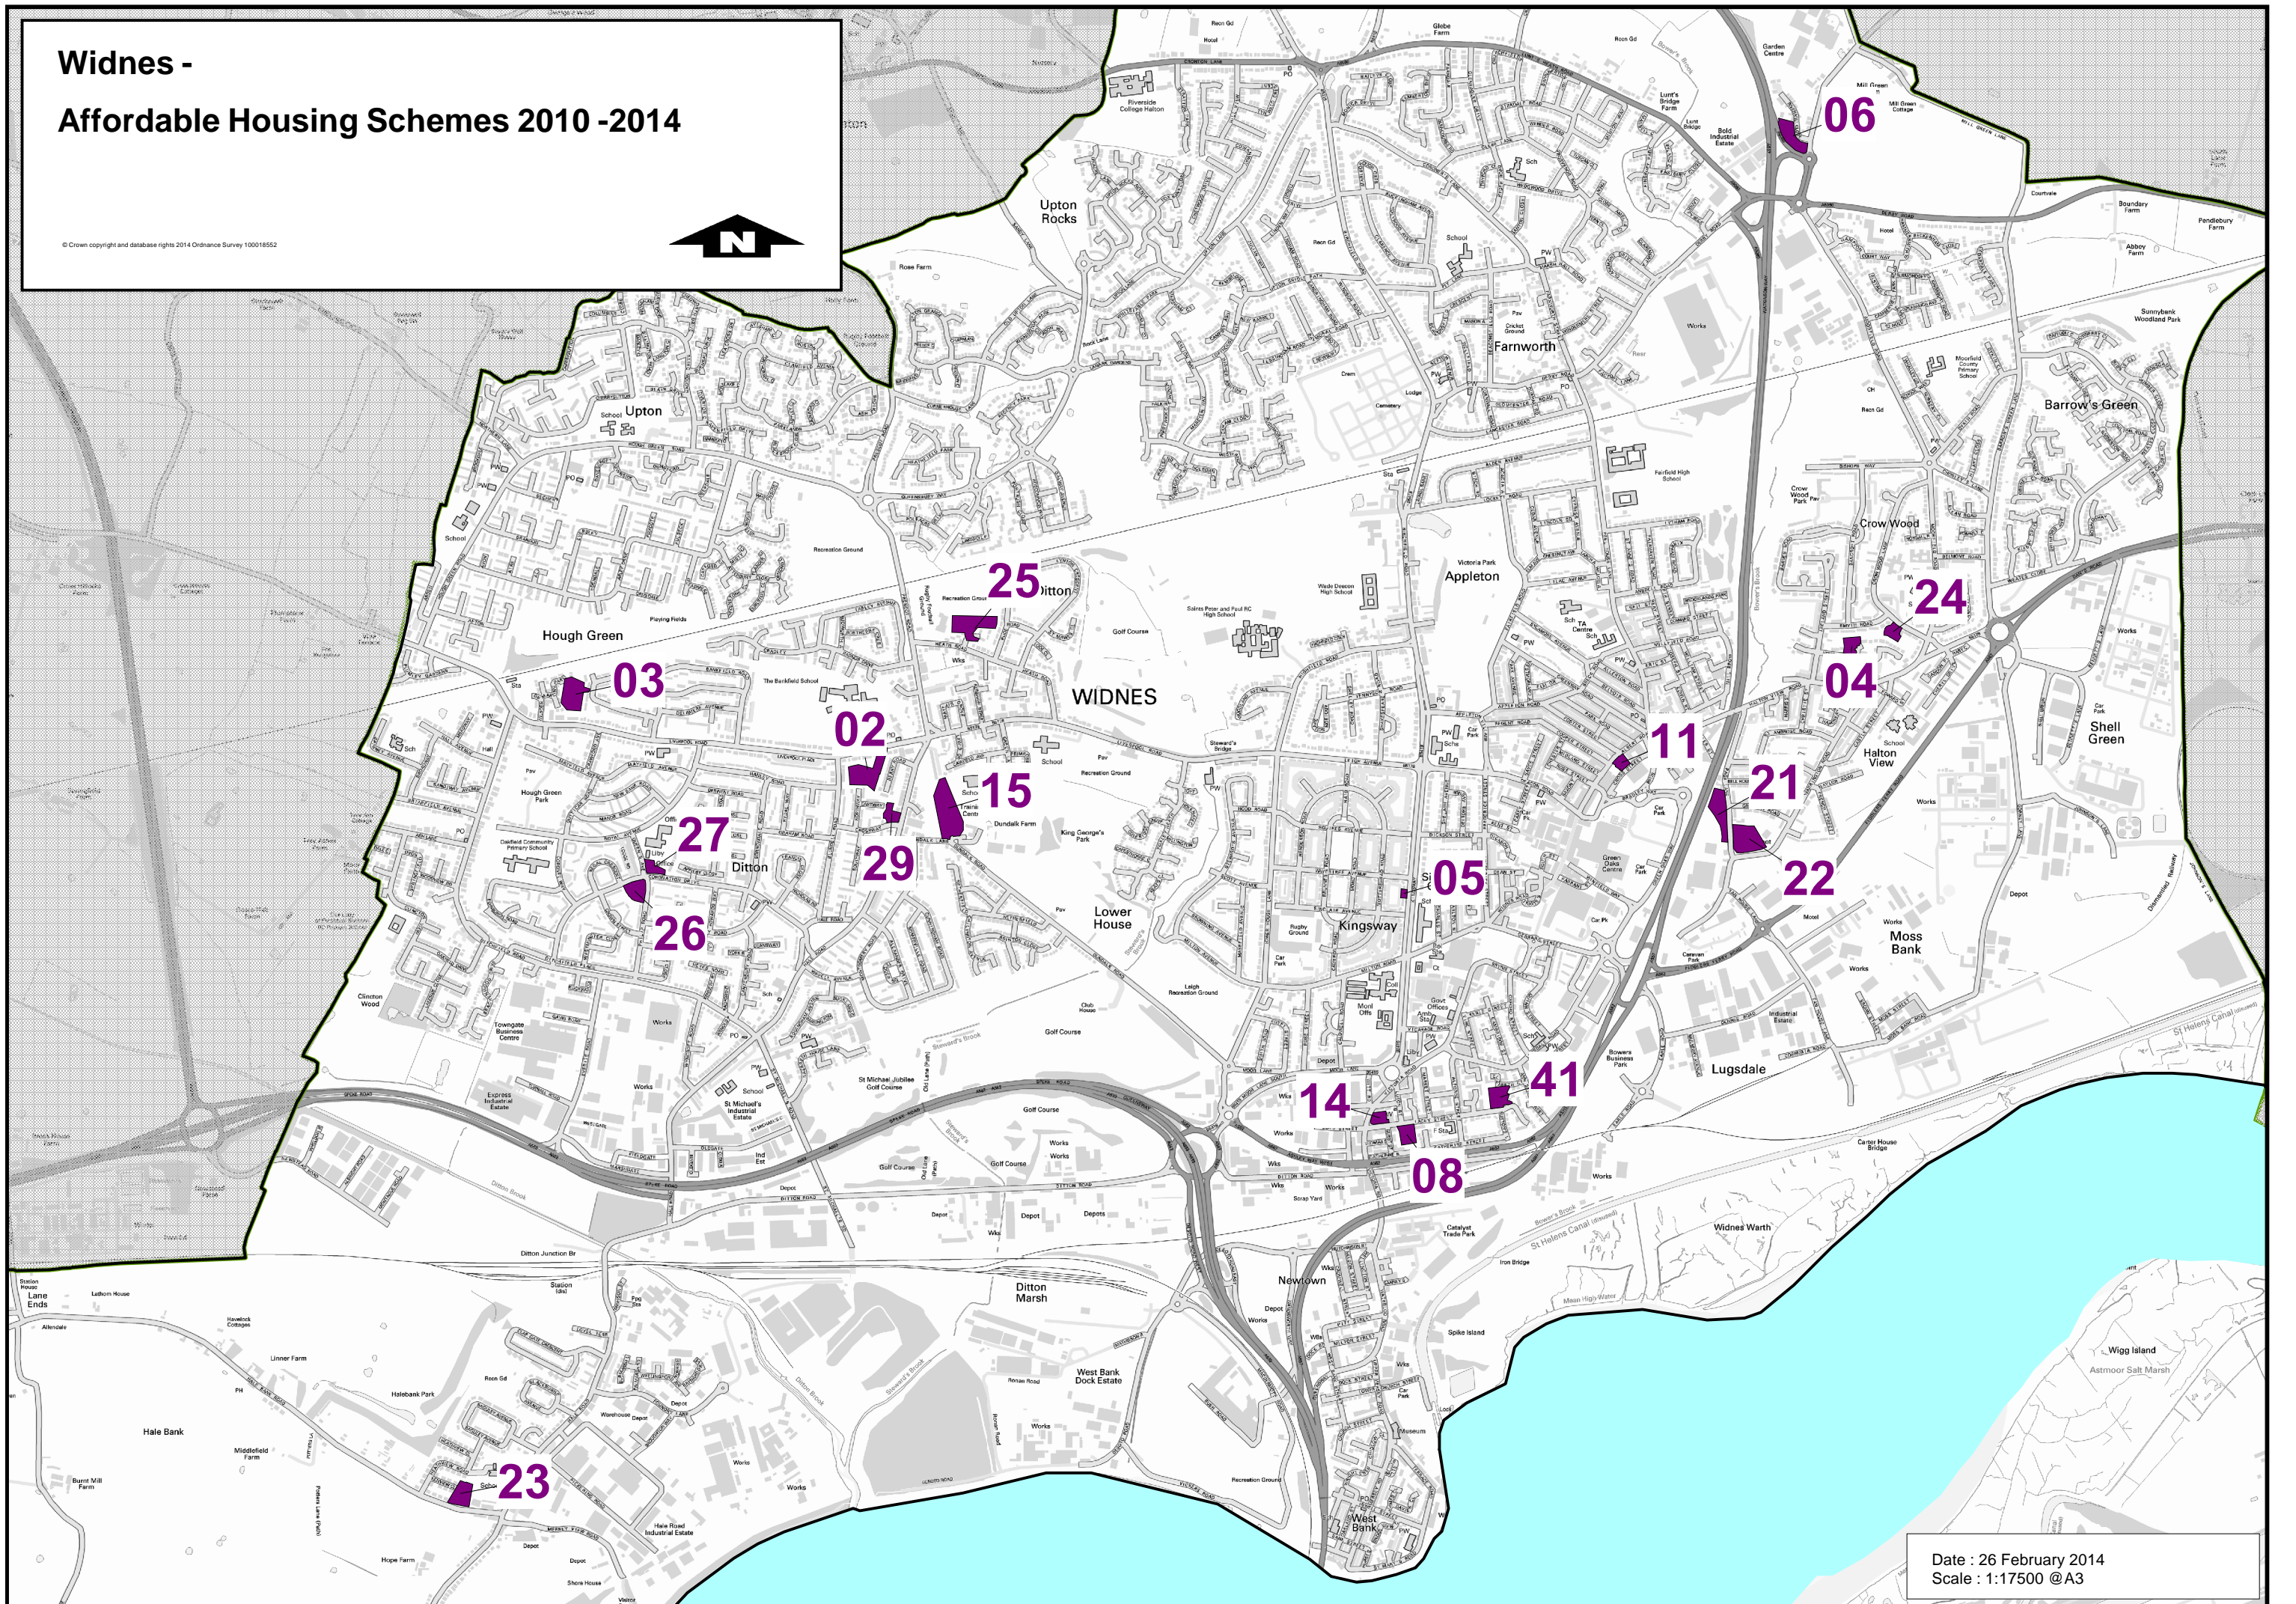

Widnes - Affordable Housing Schemes 2010 -2014

Date : 26 February 2014
Scale : 1:17500 @A3